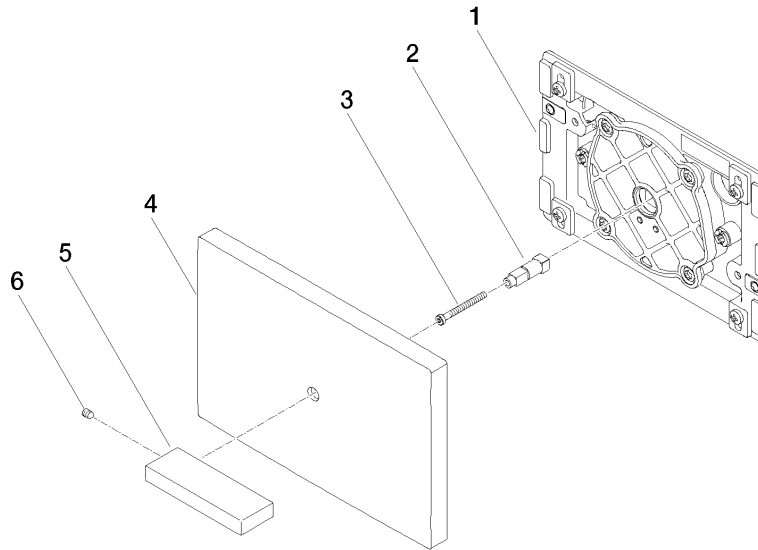

Cover plate for the concealed WC cistern made by TeCe - Brushed Durabrass (23kt Gold)

IMO

12 660 979

Fits: IMO, LULU, MADISON, MEM, TARA, CL.1, LISSÉ, VAIA, META, CYO

- cover plate 150 x 240 x 15 mm
- flush handle with rotary operation and two-volume technology (full flush/partial flush)

Cover plate for the concealed WC cistern made by TeCe - Brushed Durabronze
(23kt Gold)

IMO

12 660 979
mm [inches]

12 660 979
Parts for other
finishes can be found
here: Chrome

Spare parts list

No.	Item Number	Name	Quantity used	Delivery time
1	04 28 01 053 00 90	plate	1	2
2	09 18 20 038 90	base	1	2
3	09 30 30 086 90	screw	1	2
4	09 11 01 179-28	cover	1	-
Spare part can no longer be ordered, please order the replacement item				
5	09 20 97 057-28	handle	1	20
6	09 31 11 058 90	pin	1	2